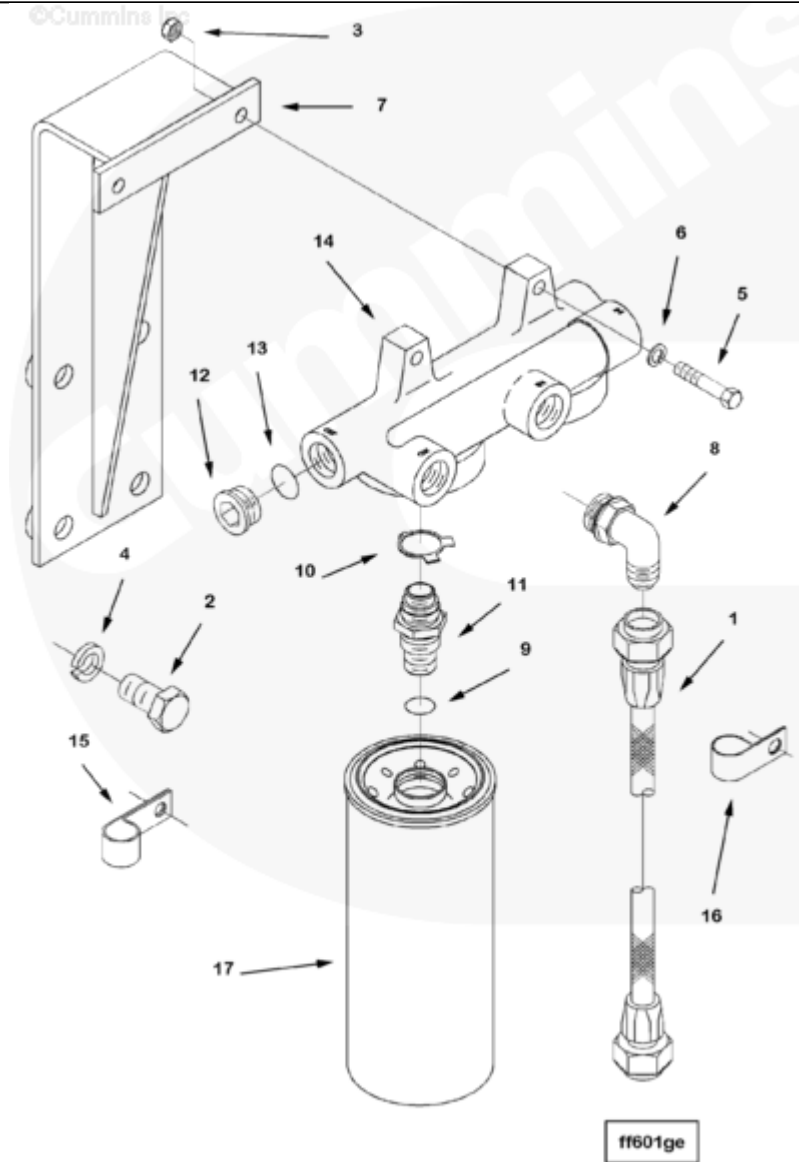

[SMALL](#) | [MEDIUM](#) | [LARGE](#)

Cart	Ref No	Part Number	Part Description	Required	Remarks
<input type="button" value="View My Cart"/>					
		FF6032-02	Fuel Filter		<a href="#">Dual element fuel filter with...(More)</a>

					replaceable spin-on
					cartridges mounted on the
					flywheel housing pad, left
					bank (port) side of the
					engine.
					Includes Aeroquip marine
					FC234 fuel filter hose.
					For use with KT(A)-2300-m.
<input type="checkbox"/>	1	<a href="#">AM12072 SS</a>	Flexible Hose	1	
<input type="checkbox"/>	2	<a href="#">S 112 C</a>	Hexagon Head Cap Screw	4	3/4 - 10 x 2 1/4 in.
<input type="checkbox"/>	3	<a href="#">S 217</a>	Heavy Hexagon Nut	2	7/16 - 14 UNC.
<input type="checkbox"/>	4	<a href="#">S 611</a>	Lock Washer	4	3/4 in.
<input type="checkbox"/>	5	<a href="#">102020</a>	Hexagon Head Cap Screw	2	7/16 - 14 X 2 1/4 in.
<input type="checkbox"/>	6	<a href="#">135783</a>	Lock Washer	2	7/16 in.
<input type="checkbox"/>	7	<a href="#">3014281</a>	Filter Bracket	1	
<input type="checkbox"/>	8	<a href="#">3032628</a>	Male Union Elbow	2	
<input type="checkbox"/>		<a href="#">3032630</a>	Fuel Filter Head	1	
<input type="checkbox"/>	9	<a href="#">145507</a>	O-Ring Seal	2	
<input type="checkbox"/>	10	<a href="#">3004272</a>	Lock Plate	2	
<input type="checkbox"/>	11	<a href="#">3010635</a>	Filter Head Adapter	2	
<input type="checkbox"/>		<a href="#">3201583</a>	Threaded Plug	2	1 5/16 - 12 UNF.
	12	<a href="#">3040911</a>	Threaded Plug	1	
<input type="checkbox"/>	13	<a href="#">3201585</a>	O-Ring Seal	1	
<input type="checkbox"/>	14	<a href="#">3630741</a>	Fuel Filter Head	1	
<input type="checkbox"/>	15	<a href="#">3178499</a>	Clip	2	
<input type="checkbox"/>	16	<a href="#">3179050</a>	Clip	2	
<input type="checkbox"/>	17	<a href="#">3313306</a>	Fuel Filter Element	2	Buy from Cummins Filtration